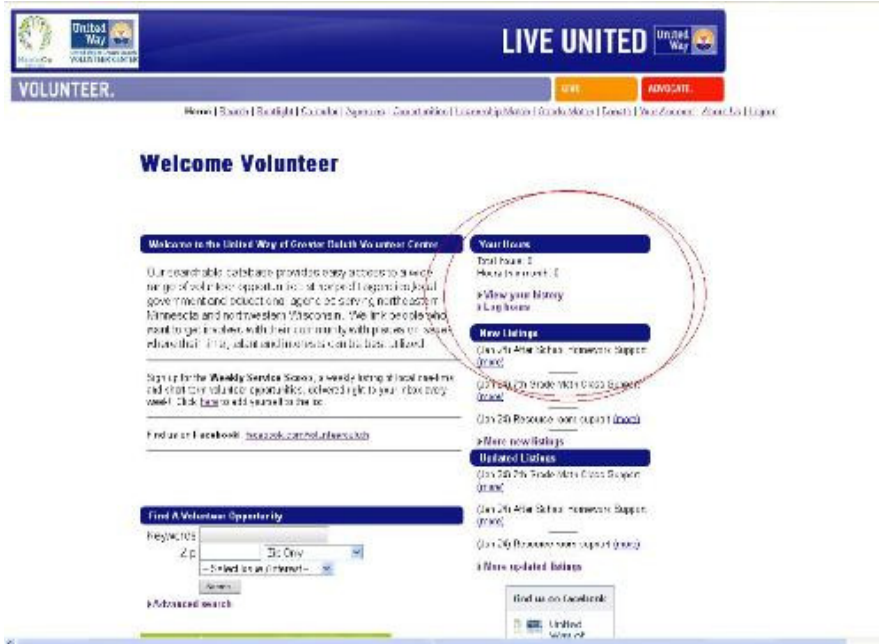

Do not apply...

4. What is your primary professional status?

Student/Full Time

Entrepreneurial/Small Business

Self-Employed

Retired

Unemployed

Homemaker

Other

Do not apply...

5) Click “next” to move to the next page – and you are registered! Now you can personalize our website by logging your hours, saving searches, and requesting e-mails.

NOW you are ready to log your hours!

- 1) Once logged in, you'll see a Welcome message. To the right, click on the "log your hours" link.

- 2) First, you'll need to find the agency you volunteered at. Type in the name of the organization – even if it's not perfect, it should show up (for example: typing in "railroad" will bring up "Lake Superior Railroad Museum").